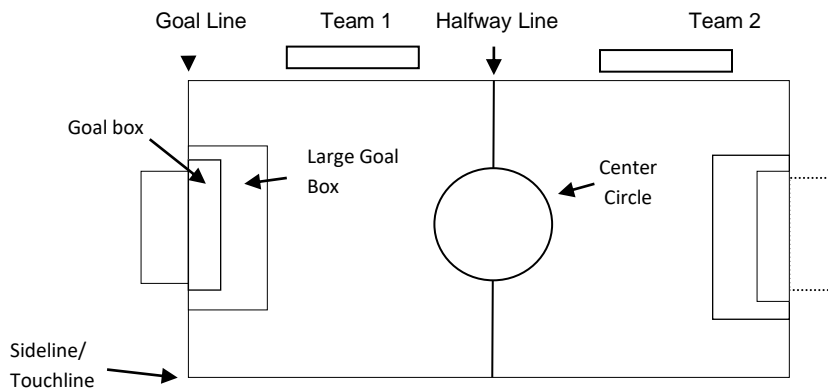

U8 YOUTH SOCCER PROGRAM INFORMATION & RULES

PRACTICE & GAME

- Practices take place on Monday evenings at Cal Zorn Park from 6-7pm.
- Games take place on Thursday evenings starting at 6pm.

WHAT FORMAT TO EXPECT FOR A GAME

- 6 v 6 format
- No goalies
- 4 x 12-minute quarters

ESSENTIAL PLAYER EQUIPMENT

- Shin guards (required)
- Rubber soccer cleats or tennis shoes
- Team shirt

WHAT NOT TO WEAR

- Football, baseball, softball, or metal cleats and/or any cleat with a front toe spike
- Jewelry of any kind is prohibited. Taping over earrings is not sufficient
  - Medical alert bracelets & necklaces are the only exception and they must be taped securely in place.
- Hard casts are **not** allowed, even if covered.

GAME PLAY

- Heading is not allowed in any league below U15
- Unsportsmanlike conduct by players, parents, and coaches alike will not be tolerated and may result in removal from the game
- Running clock unless serious injury
- We do not keep score for this age group
- Intentional slide tackling is prohibited

FIELD DIMENSIONS & LAYOUT

**U8 field is 45 yards by 25 yards